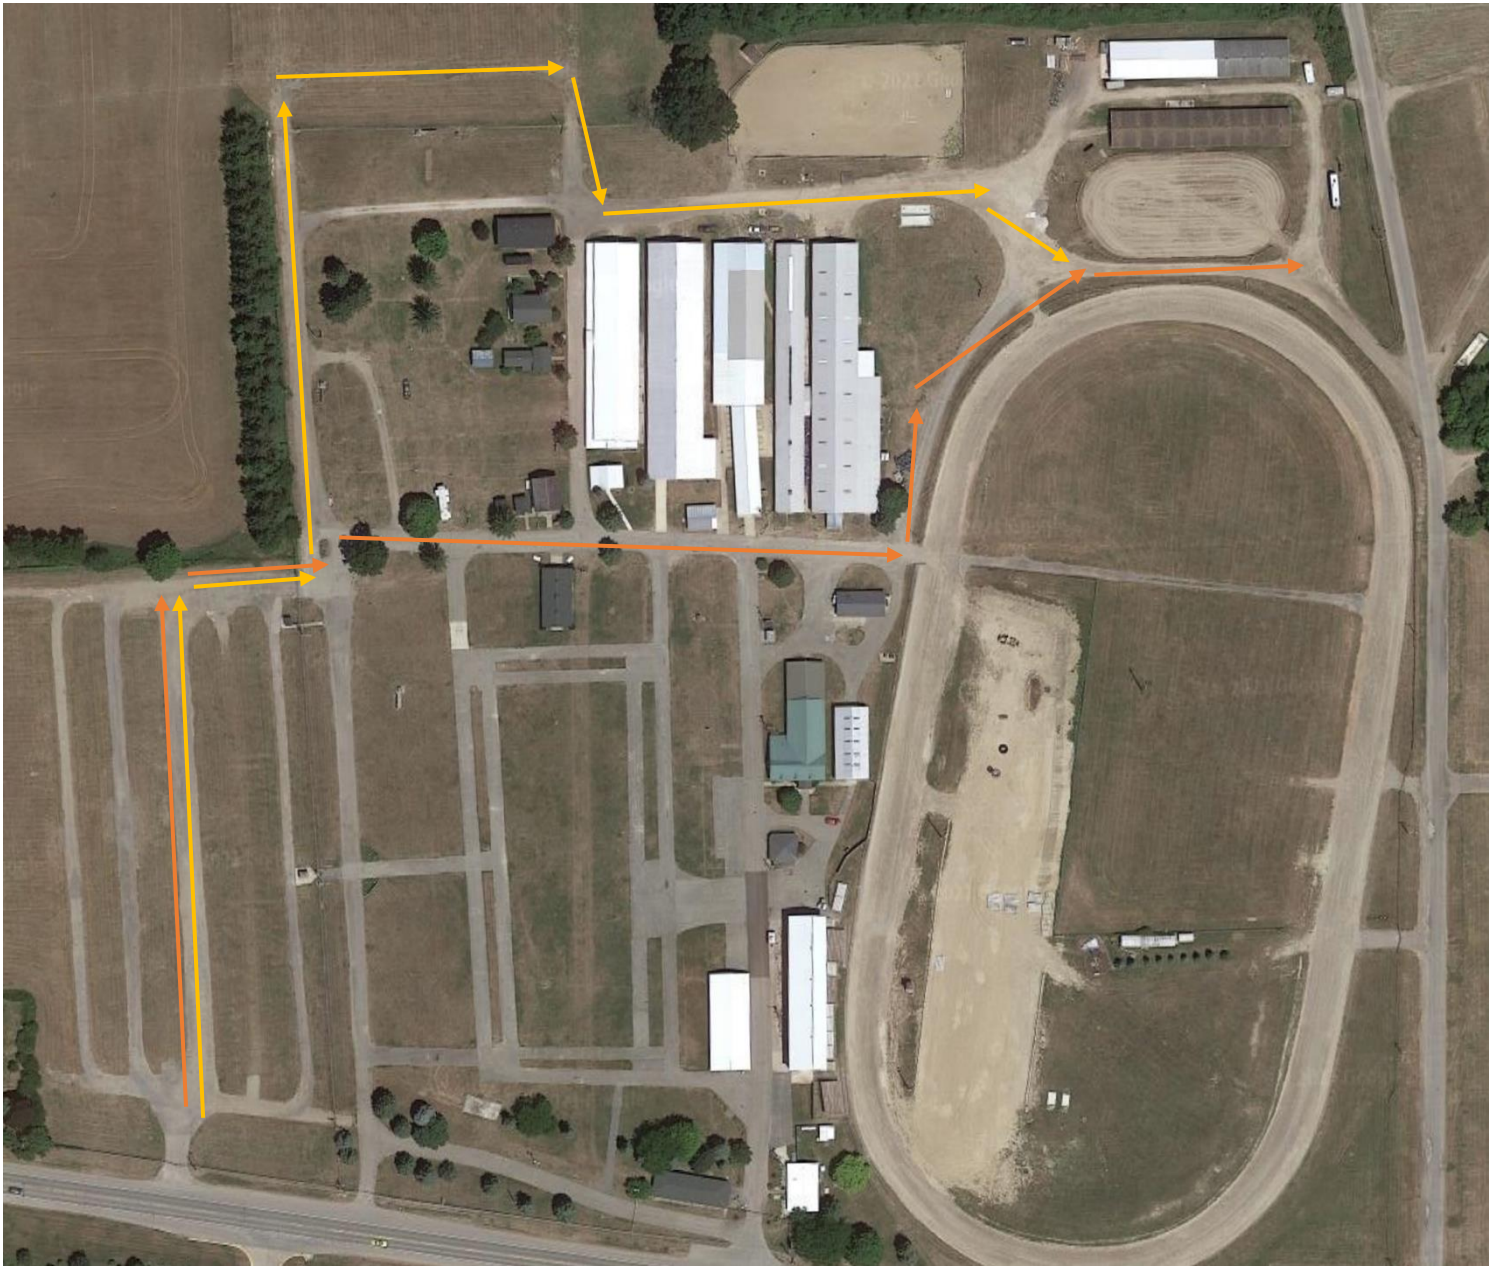

2022 Fowlerville Youth Show Animal Unloading Map
Sunday, July 24th

Allowed times of arrival:

8 am – 2 pm: Beef, Dairy, Feeder Calves, Sheep, Goats →

Noon – 4 pm: Rabbit →

2 pm – 6 pm: Horses →